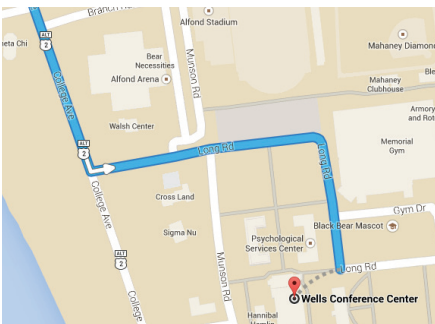

THE UNIVERSITY OF MAINE

Conference Services

Directions To Wells Conference Center 131 Munson Road, UMaine

TO CAMPUS FROM THE NORTH OR SOUTH:

- Interstate Route 95 to Exit 193 - Stillwater Avenue.
- If traveling from the North, turn left on Stillwater Avenue at end of ramp.
- If traveling from the South, turn right on Stillwater Avenue at the end of the ramp.
- At the fourth traffic light, turn right onto College Avenue.
- McDonald's is on the left, just beyond the intersection.
- Follow College Avenue approximately 1 mile to the Alford Arena on your left. Turn left just after the Alford Arena to enter campus.
- At the top of a small incline just after entering the campus, parking lots will be on your left.
- Wells Conference Center is located to the right in that area.

Please park in the Commuter Lots (signs with a C in Black lettering) or Guest/Visitor lots.

After 4:30 pm, parking is available in any lot.

Parking Permits are available at check-in or from Conference Services in Chadbourne Hall, the Visitor Center at Buchanan Alumni House, Bear Necessities Store in Alford Arena, Campus Police, and the Student Service Center in the Memorial Union.