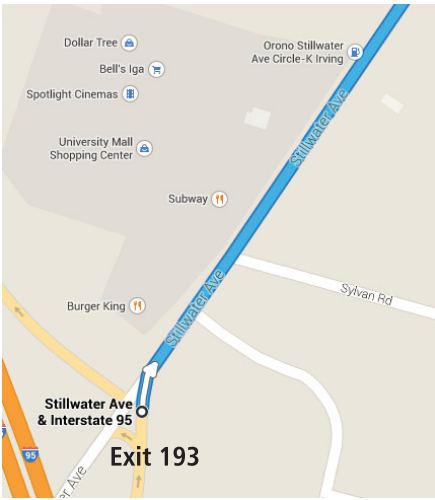

THE UNIVERSITY OF MAINE

Conference Services

Directions To Wells Conference Center 131 Munson Road, UMaine

TO CAMPUS FROM THE NORTH OR SOUTH:

- Interstate Route 95 to Exit 193 - Stillwater Avenue.
- If traveling from the North, turn left on Stillwater Avenue at end of ramp.
- If traveling from the South, turn right on Stillwater Avenue at the end of the ramp.
- At the fourth traffic light, turn right onto College Avenue.
- McDonald's is on the left, just beyond the intersection.
- Follow College Avenue approximately 1 mile to the Alford Arena on your left. Turn left just after the Alford Arena to enter campus.
- At the top of a small incline just after entering the campus, parking lots will be on your left.
- Wells Conference Center is located to the right in that area.

Please park in the Commuter Lots (signs with a C in Black lettering) or Guest/Visitor lots.

After 4:30 pm, parking is available in any lot.

Parking Permits are available at check-in or from Conference Services in Chadbourne Hall, the Visitor Center at Buchanan Alumni House, Bear Necessities Store in Alford Arena, Campus Police, and the Student Service Center in the Memorial Union.